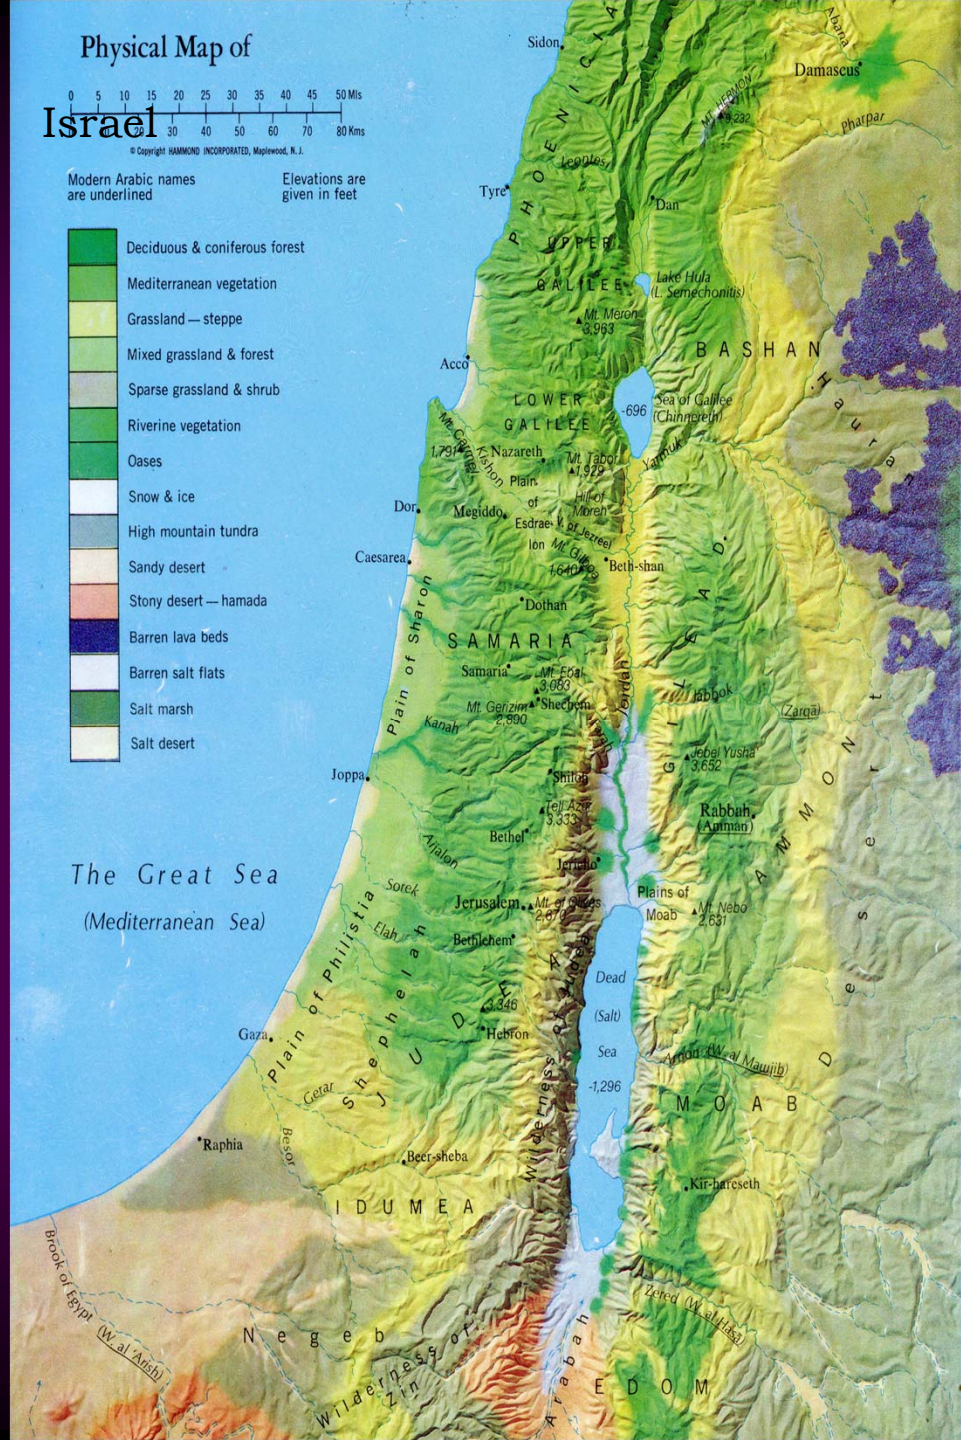

Physical Map of Israel

Modern Arabic names are underlined> Elevations are given in feet

- Deciduous & coniferous forest
- Mediterranean vegetation
- Grassland — steppe
- Mixed grassland & forest
- Sparse grassland & shrub
- Riverine vegetation
- Oases
- Snow & ice
- High mountain tundra
- Sandy desert
- Stony desert — hamada
- Barren lava beds
- Barren salt flats
- Salt marsh
- Salt desert

The Great Sea
(Mediterranean Sea)