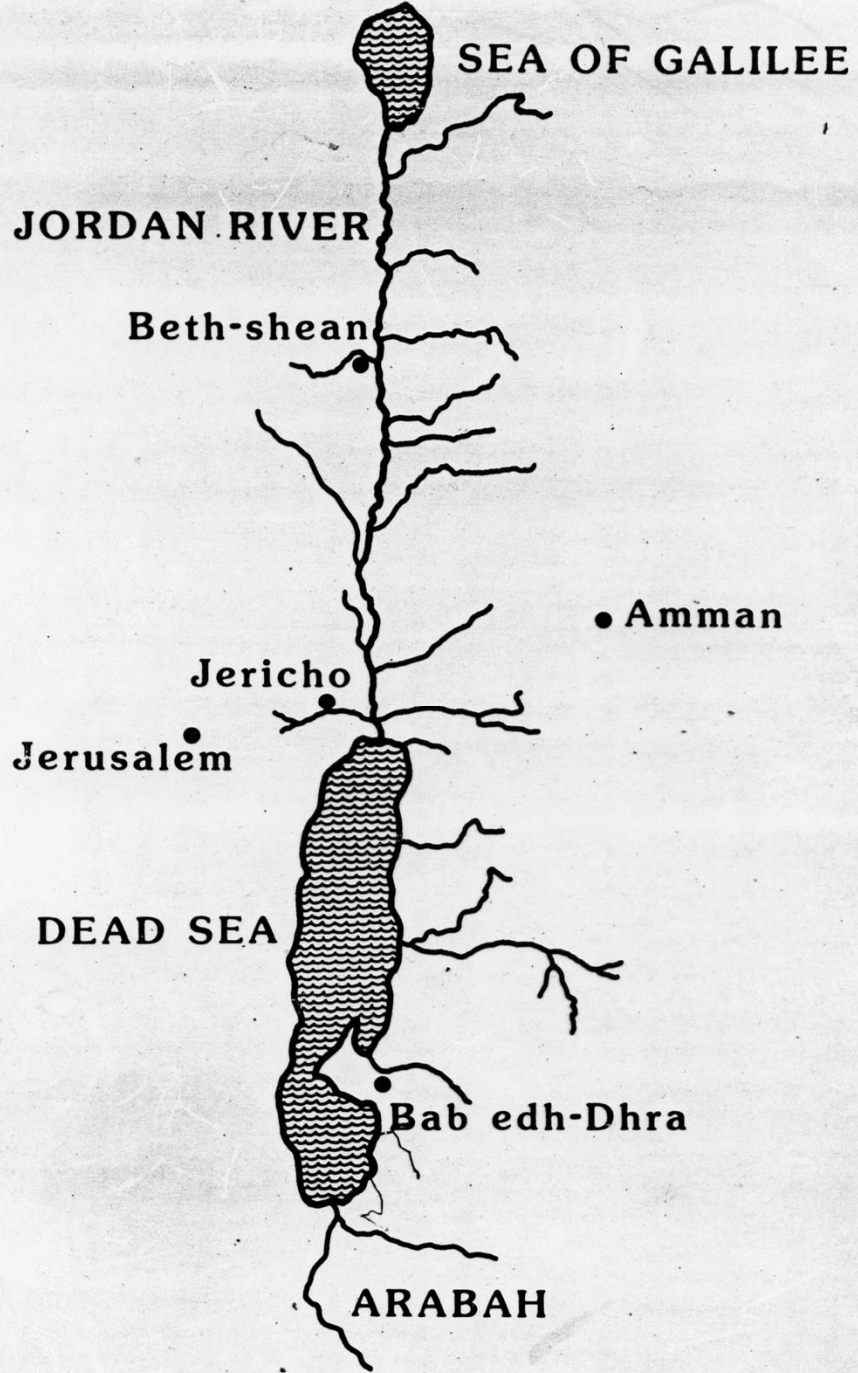

Diplodocus

A plant-eating dinosaur 87 feet long, had a slender neck and a tail. This restoration of the reptile as it looked during life is based on skeletons found in north-eastern Utah.

© 2001 John C. Whitcomb

--By Lawrence Mondt

Time, September 2, 1996

The world before Adam was populated by giant dinosaurs and myriads of other unusual creatures. Here you see their bones, excavated from the soil which buried them in a terrible catastrophe that struck the planet earth before the creation of Man. Skeletons may be viewed in Peabody Museum, New Haven, Connecticut.