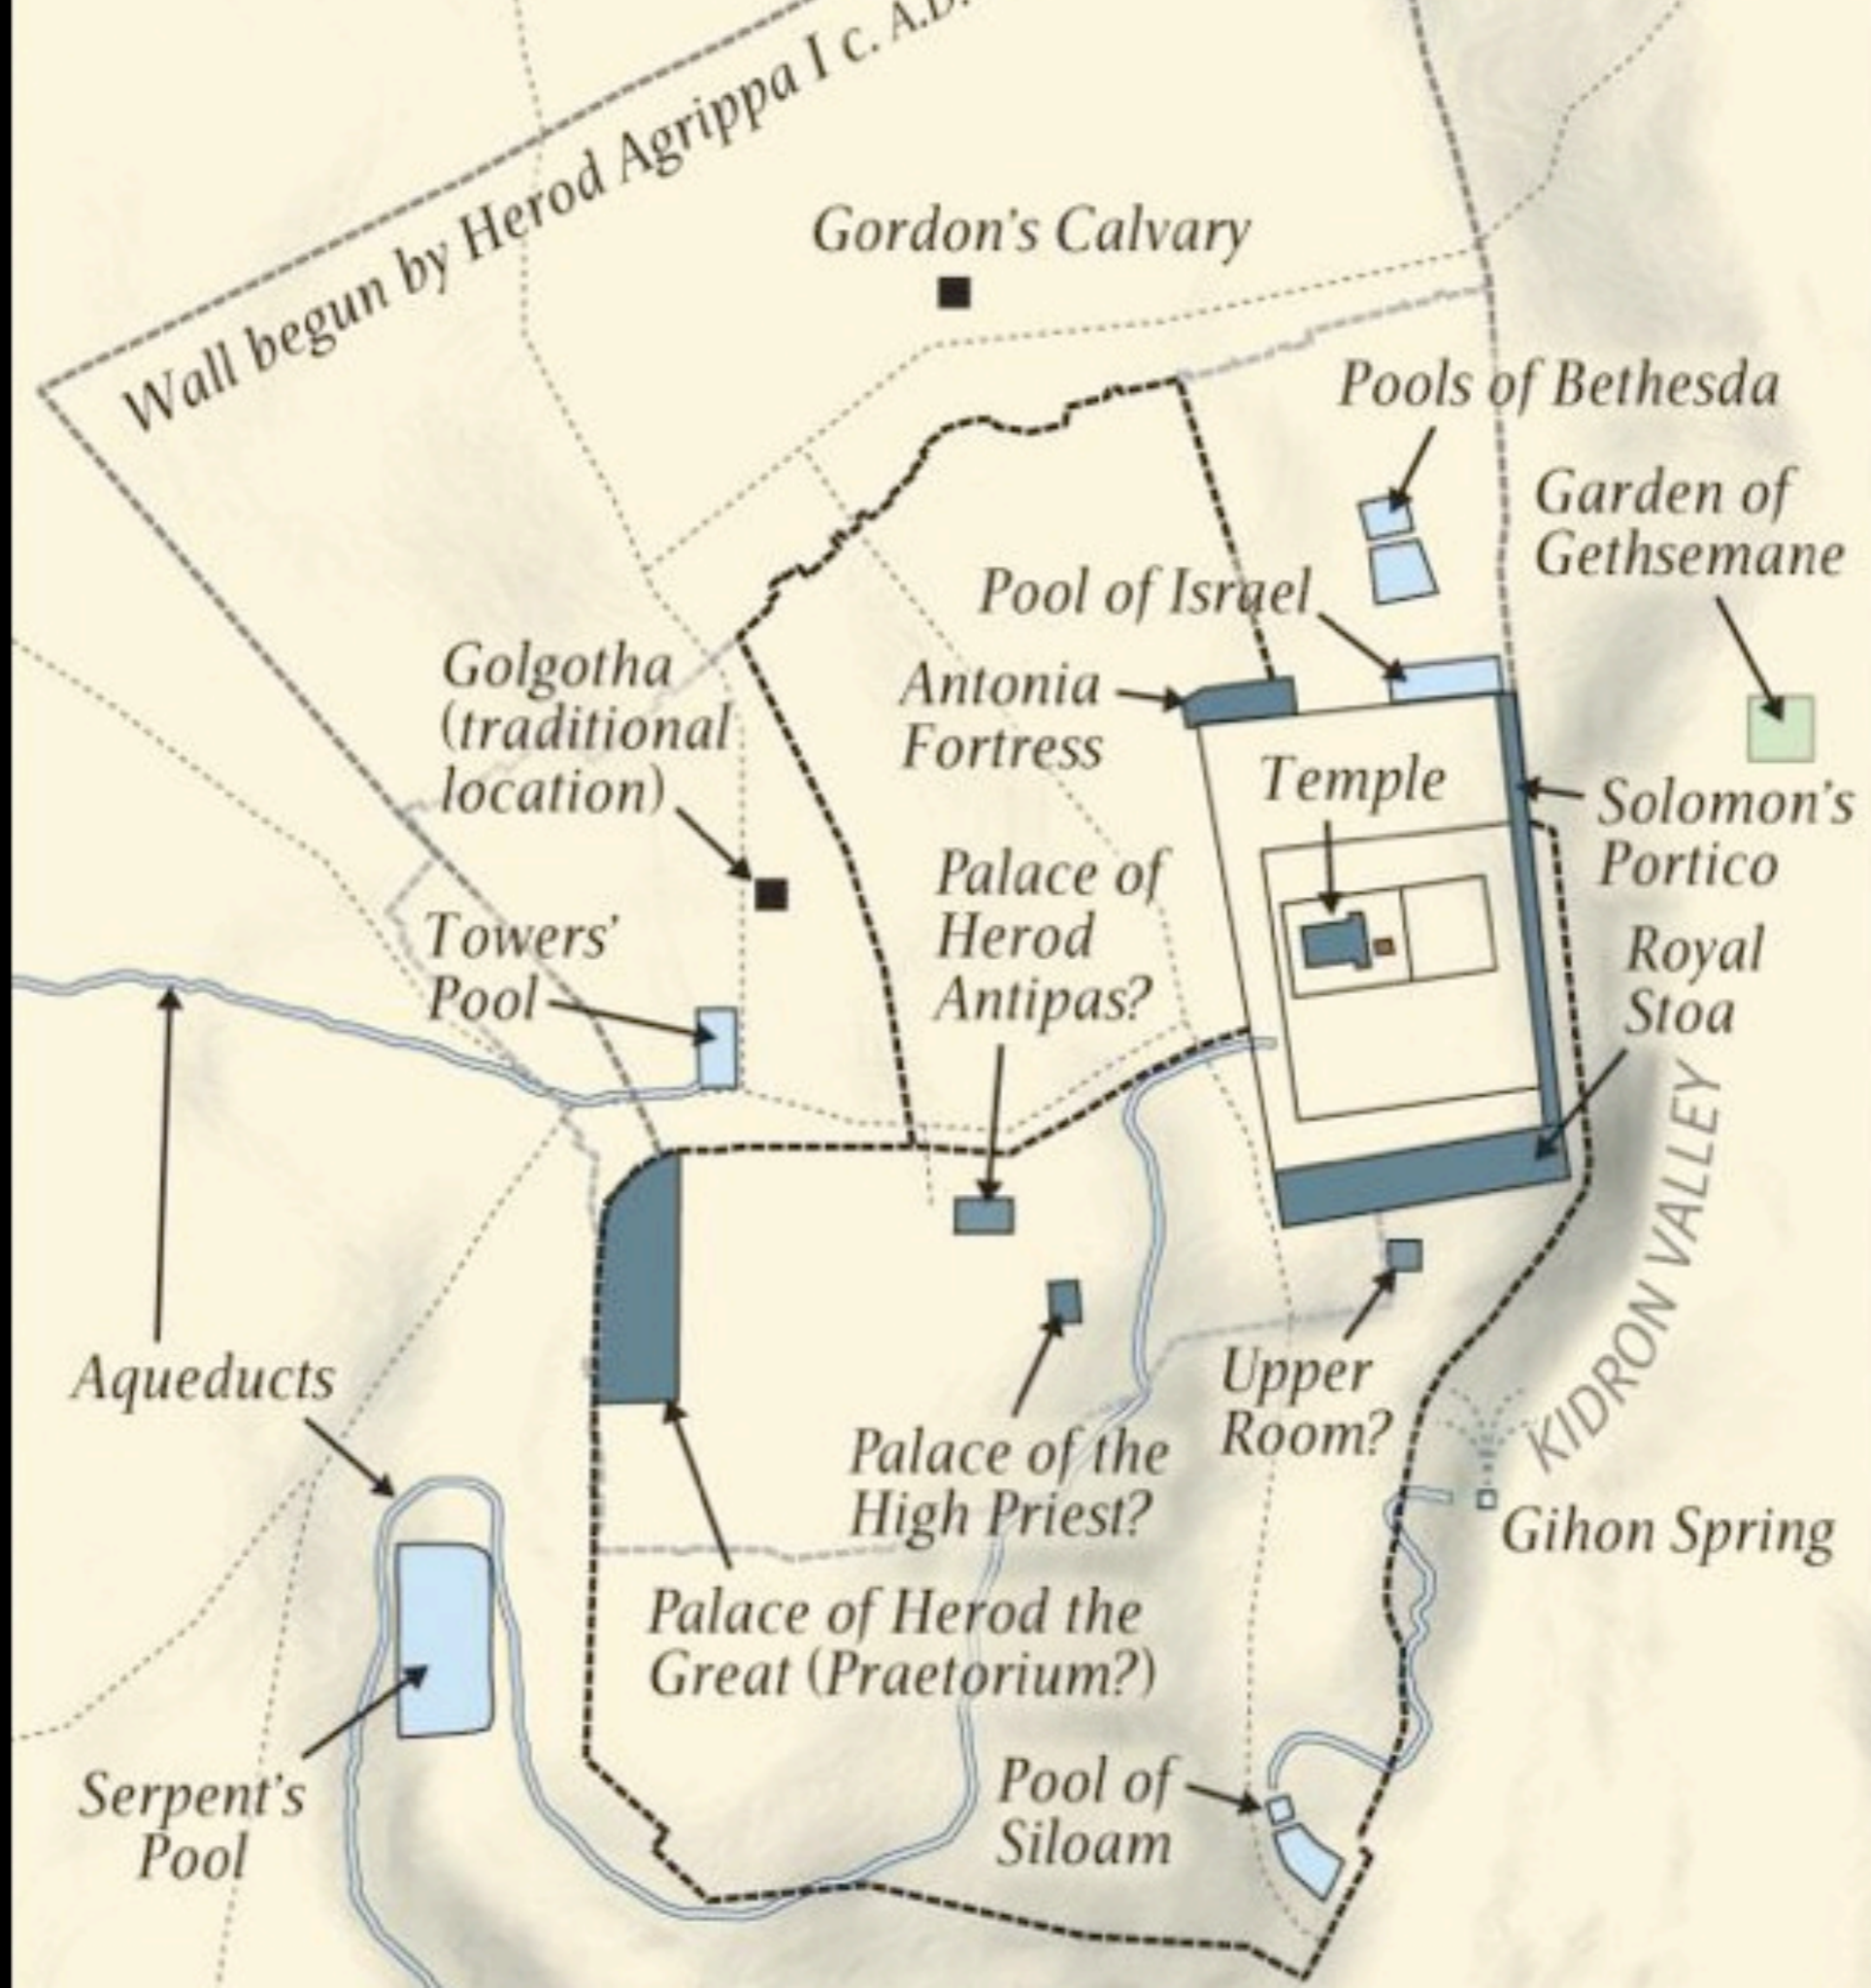

Israel's Pool

Place of Stephen's Stoning (traditional location)

Golgotha (traditional location)

Tomb of Joseph of Arimathea

Temple

Women's Court

Holy Altar

Golden Gate (Shushan Gate)

Hezekiah's Tunnel

Herod's Family Tomb

High Priest's House

David

Essene

Lower City

Quarter

Upper Room (traditional location)

Serpent's Pool

Area of ritual baths (Miqvaoth)

Essene Gate

Siloam

Water Gate

King's Pool

Mt. of Offense

Mt. of Olives

**BEZETHA/
BETH-ZATHA
(NEW CITY)**

**Ancient
Jerusalem**
Circa AD 53

Jerusalem

Model of a first century home in Jerusalem