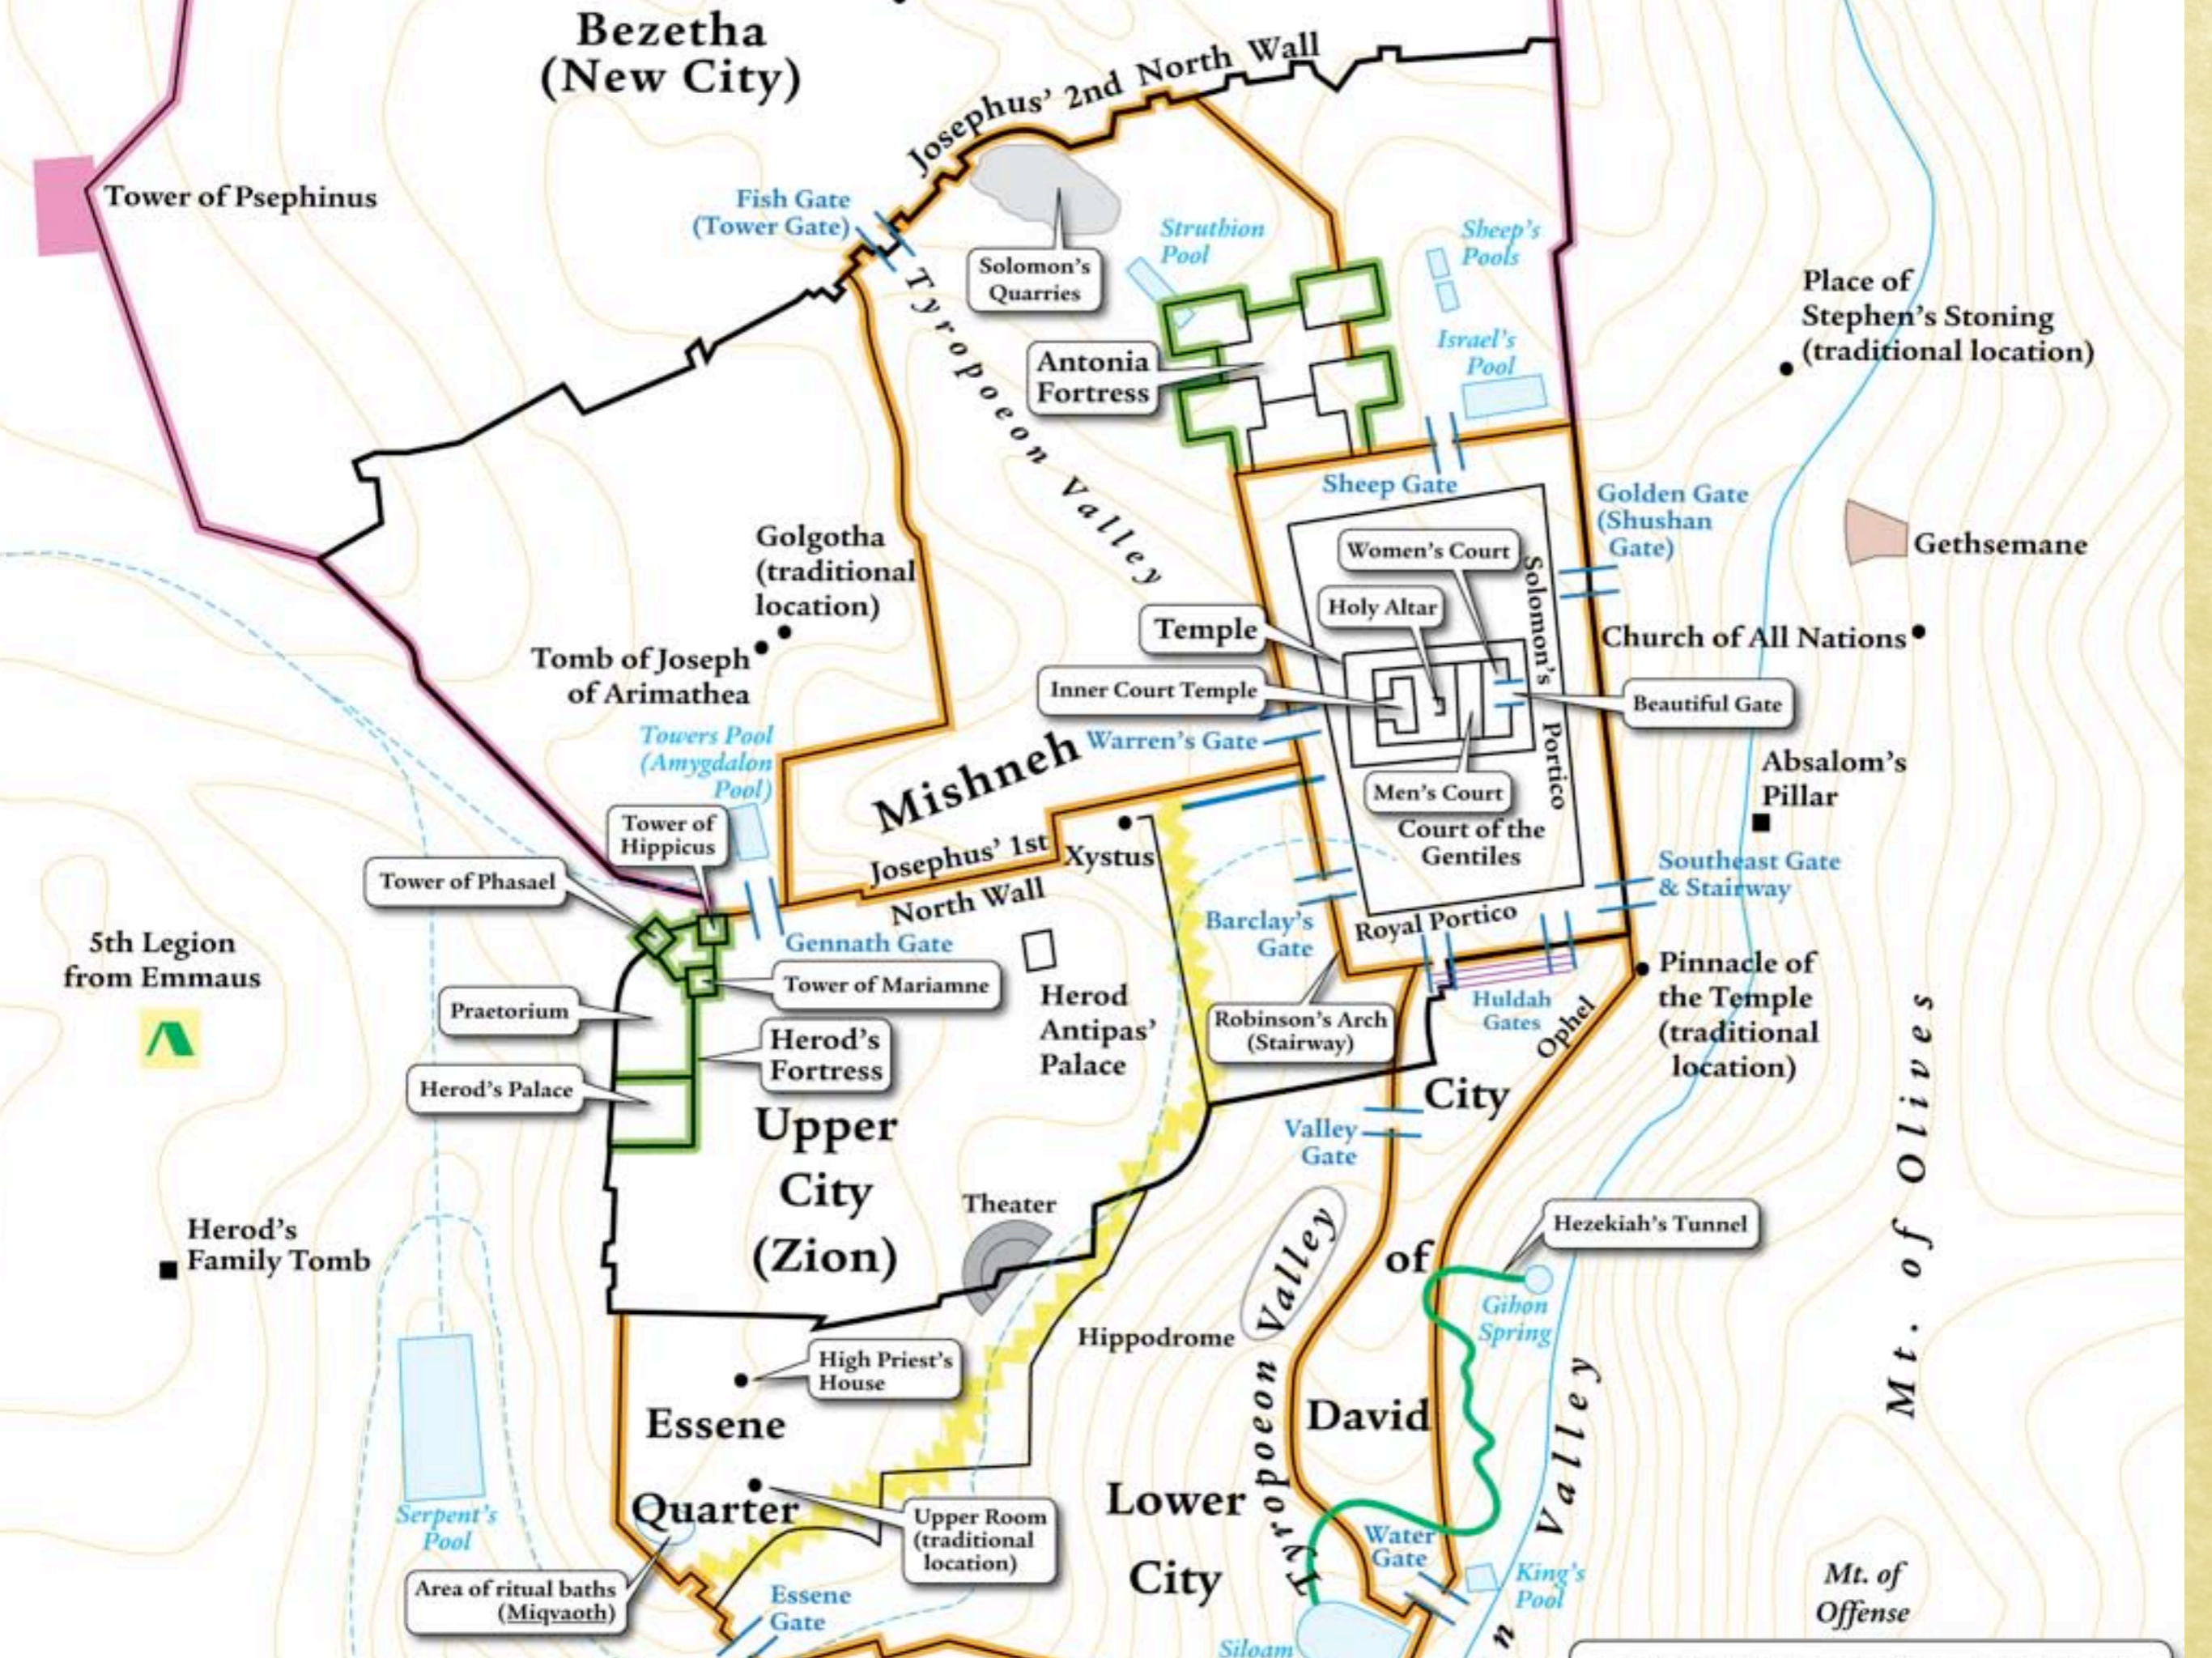

Acts 12:1, “Now about that time Herod the king laid hands on some who belonged to the church in order to mistreat them.

Acts 12:2, “And he had James the brother of John put to death with a sword.

Acts 12:3, “When he saw that it pleased the Jews, he proceeded to arrest Peter also. Now it was during the days of Unleavened Bread.”

KINGDOM OF HEROD THE GREAT

- City
- Site of Herodian fortress
- ⊙ Decapolis city
- ⊙ Cities Salome gave to his sister
- ▭ Boundary of Herod the Great's Kingdom
- ▭ Boundary of domain given to Archelaus, son of Herod, by Augustus Caesar in (4 BC), when Herod died
- ▭ Boundary of domain given to Herod Antipas, son of Herod, by Augustus Caesar in (4 BC), when Herod died
- ▭ Boundary of domain given to Herod Philip, son of Herod, by Augustus Caesar in (4 BC), when Herod died
- ▭ Semi-independent municipality
- ▭ Syrian Province

Bezetha (New City)

Josephus' 2nd North Wall

Tower of Psephinus

Fish Gate (Tower Gate)

Solomon's Quarries

Struthion Pool

Sheep's Pools

Antonia Fortress

Israel's Pool

Place of Stephen's Stoning (traditional location)

Golgotha (traditional location)

Tomb of Joseph of Arimathea

Temple

Women's Court

Holy Altar

Golden Gate (Shushan Gate)