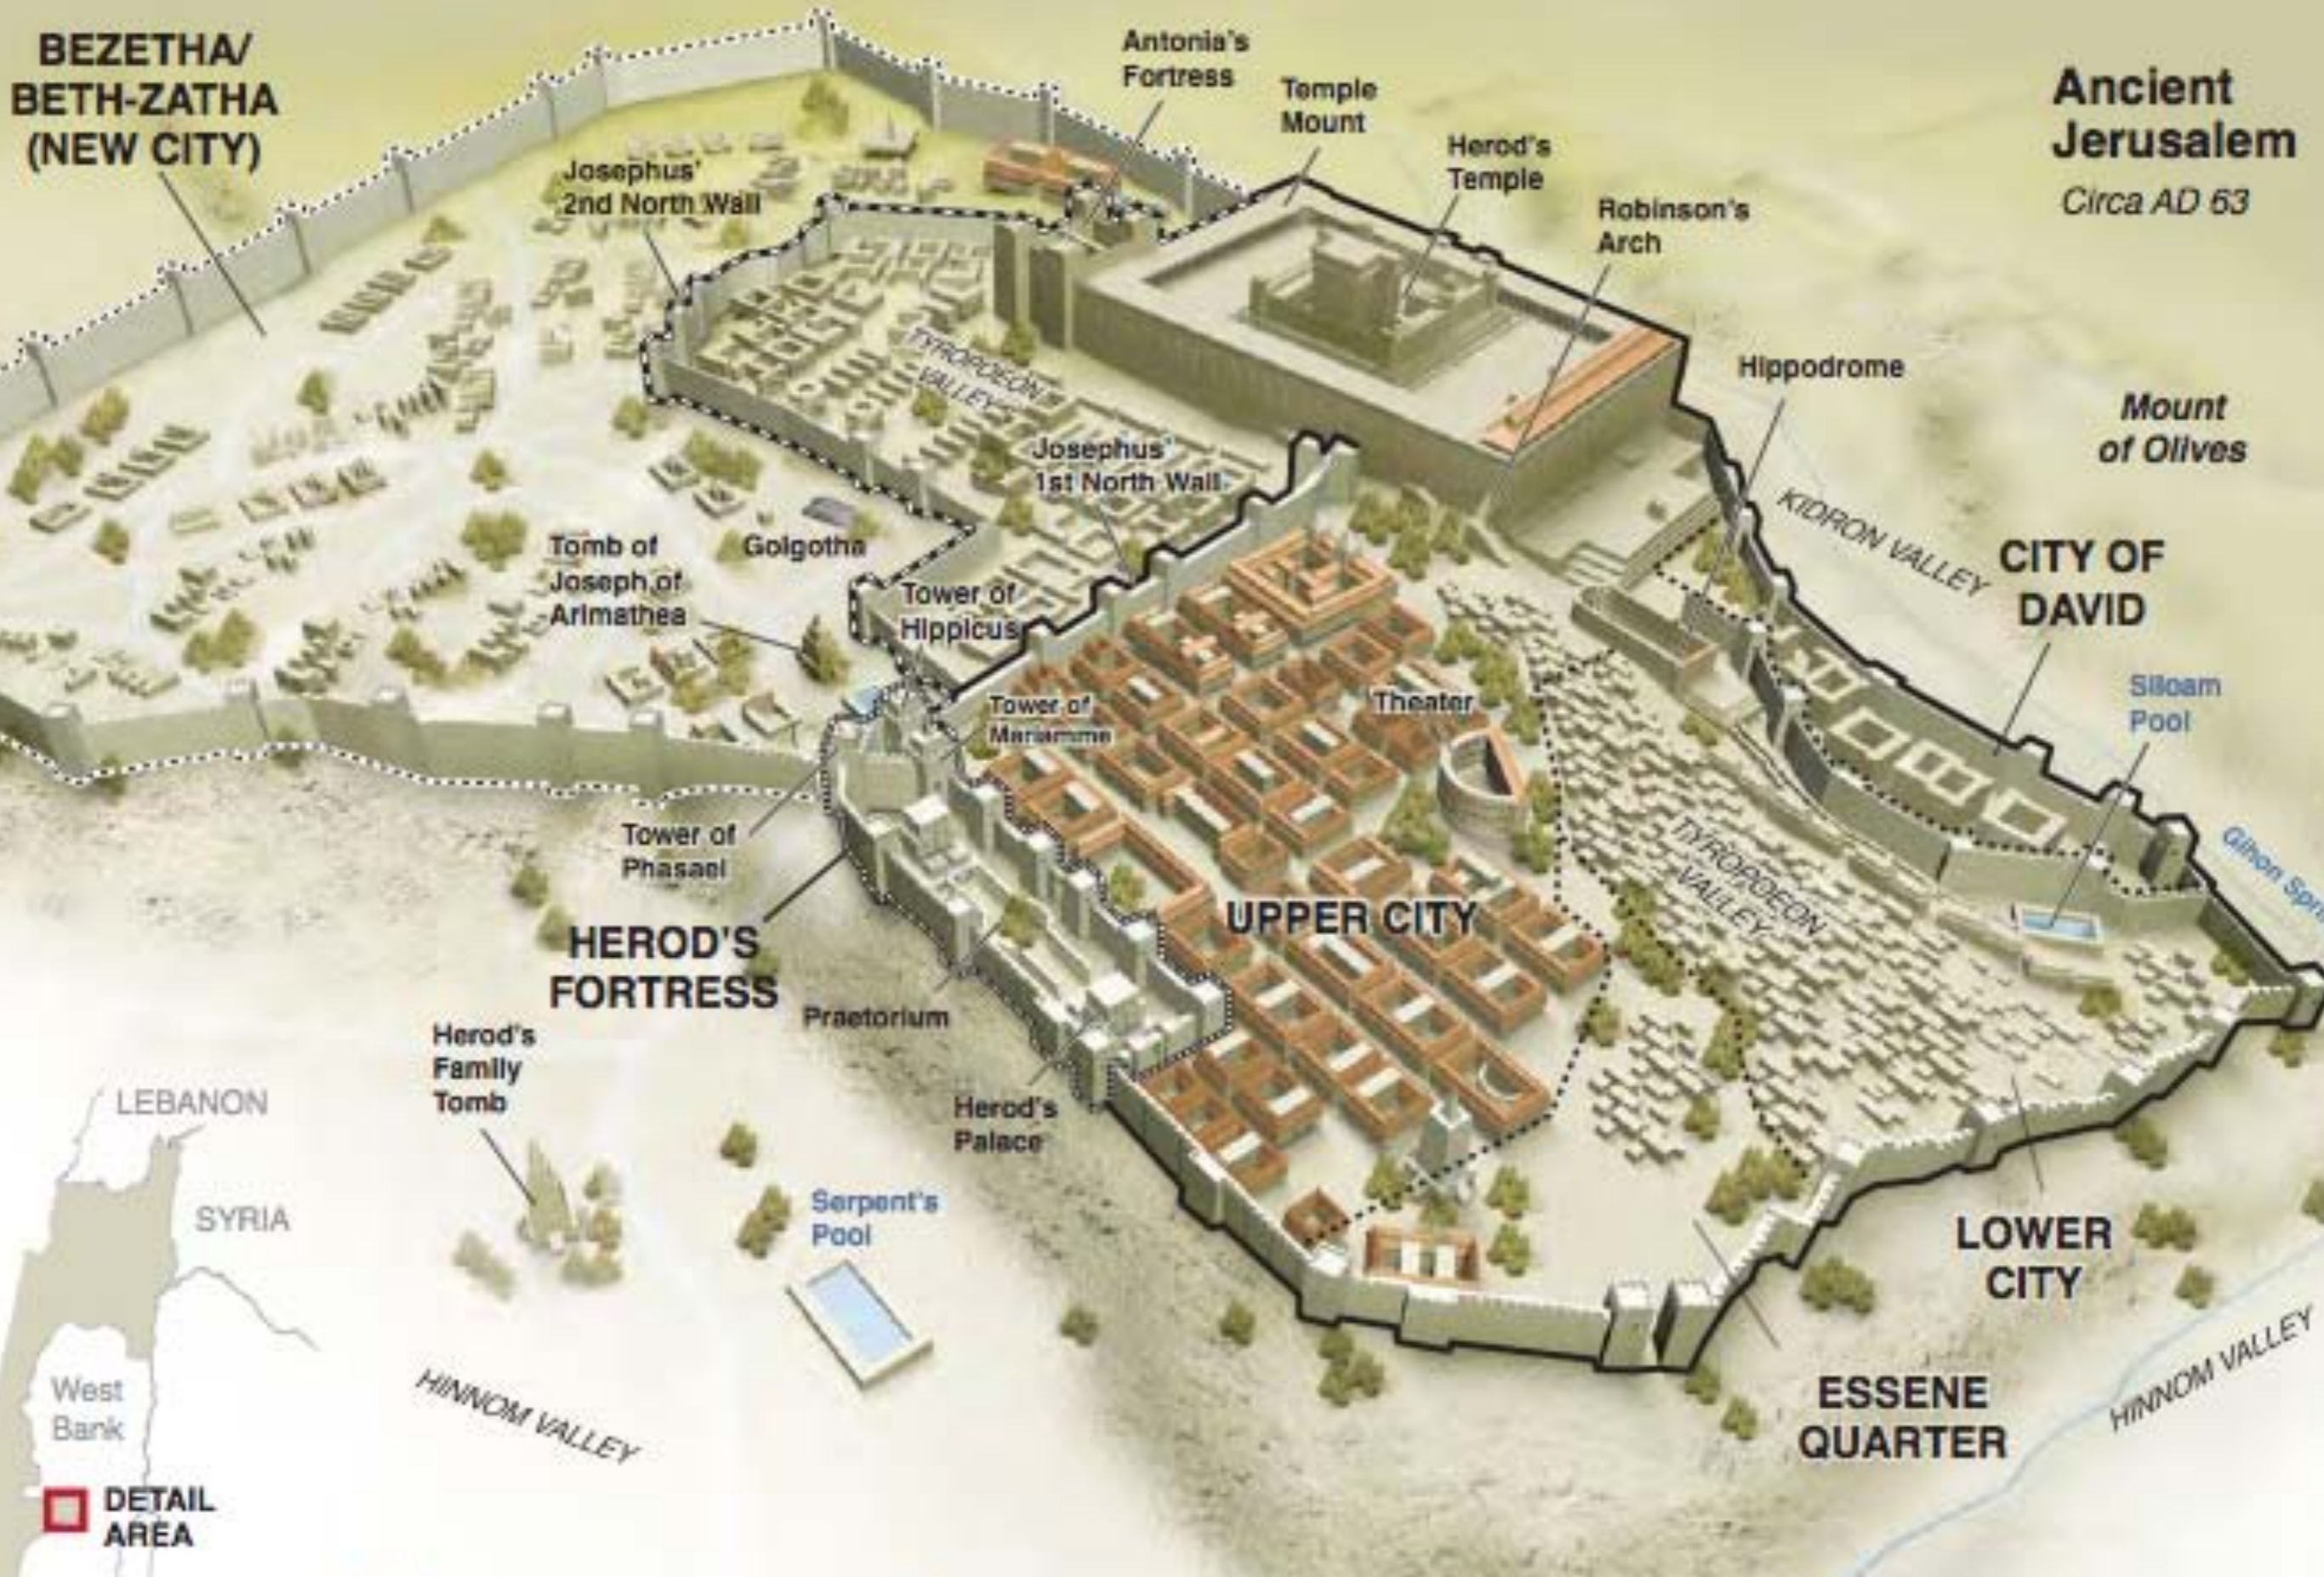

Israel's Pool

Place of Stephen's Stoning (traditional location)

Golgotha (traditional location)

Tomb of Joseph of Arimathea

Temple

Women's Court

Holy Altar

Golden Gate (Shushan Gate)

Tower of Mariamne

Herod's Fortress

Herod's Palace

City

Ophel

Upper City (Zion)

Theater

Hippodrome

Serpent's Pool

Area of ritual baths (Miqvaoth)

Essene Gate

Siloam

Water Gate

King's Pool

Mt. of Offense

Mt. of Olives

**BEZETHA/
BETH-ZATHA
(NEW CITY)**

**Ancient
Jerusalem**
Circa AD 53

Jerusalem

Model of a first century home in Jerusalem