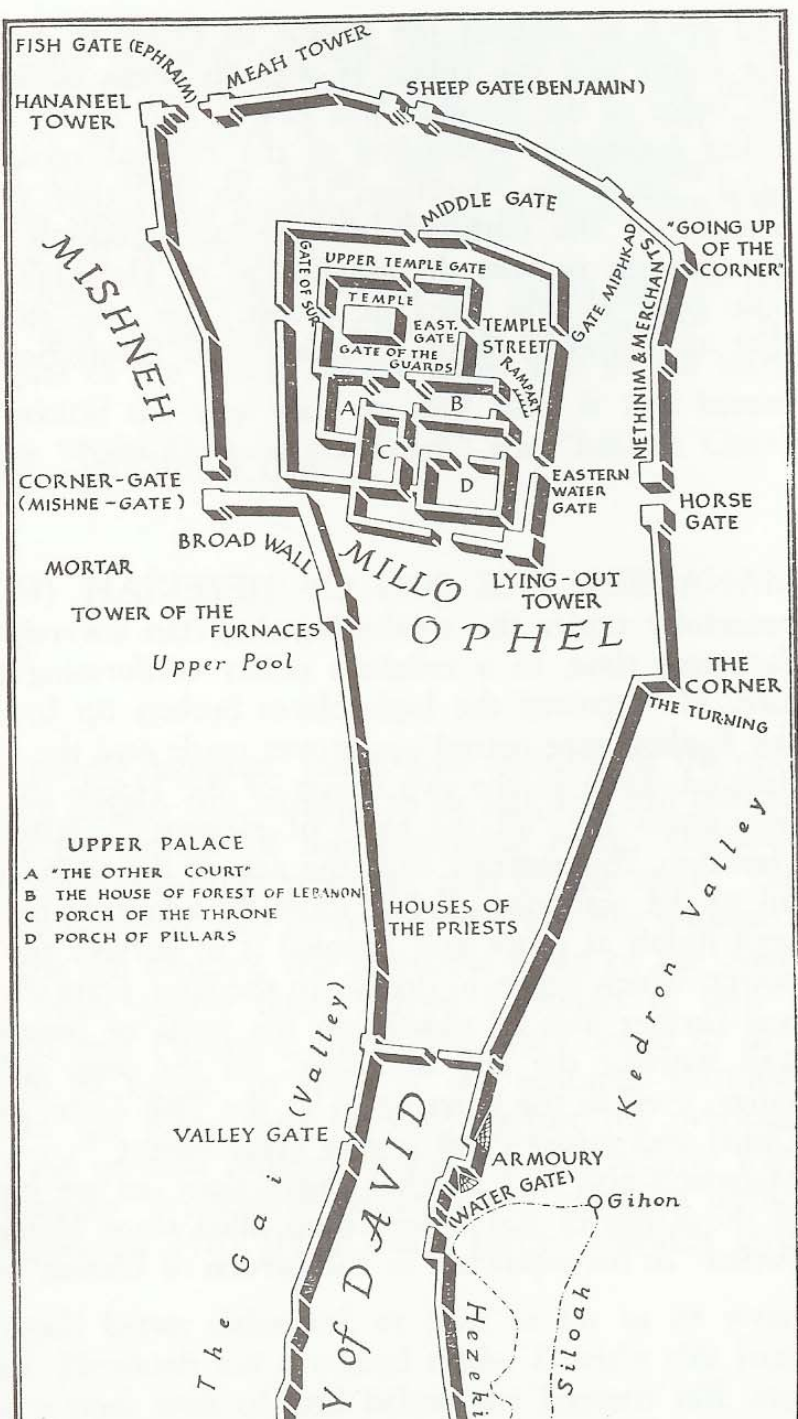

**Rezon**  
Damascus  
from  
**Zobah**

**Hadad**  
the  
**Edomite**

0 10 20 30 mi.  
0 10 20 30 40 km.

# City of the First Temple

Jerusalem Time of King David

# Jerusalem Reign of the Kings of Judah

# 1 & 2 KINGS

**1 K 1–11**

**1K 12–2K 17**

**2K 18–25**

United  
Kingdom

Divided  
Kingdom

Single  
Kingdom

40 Years