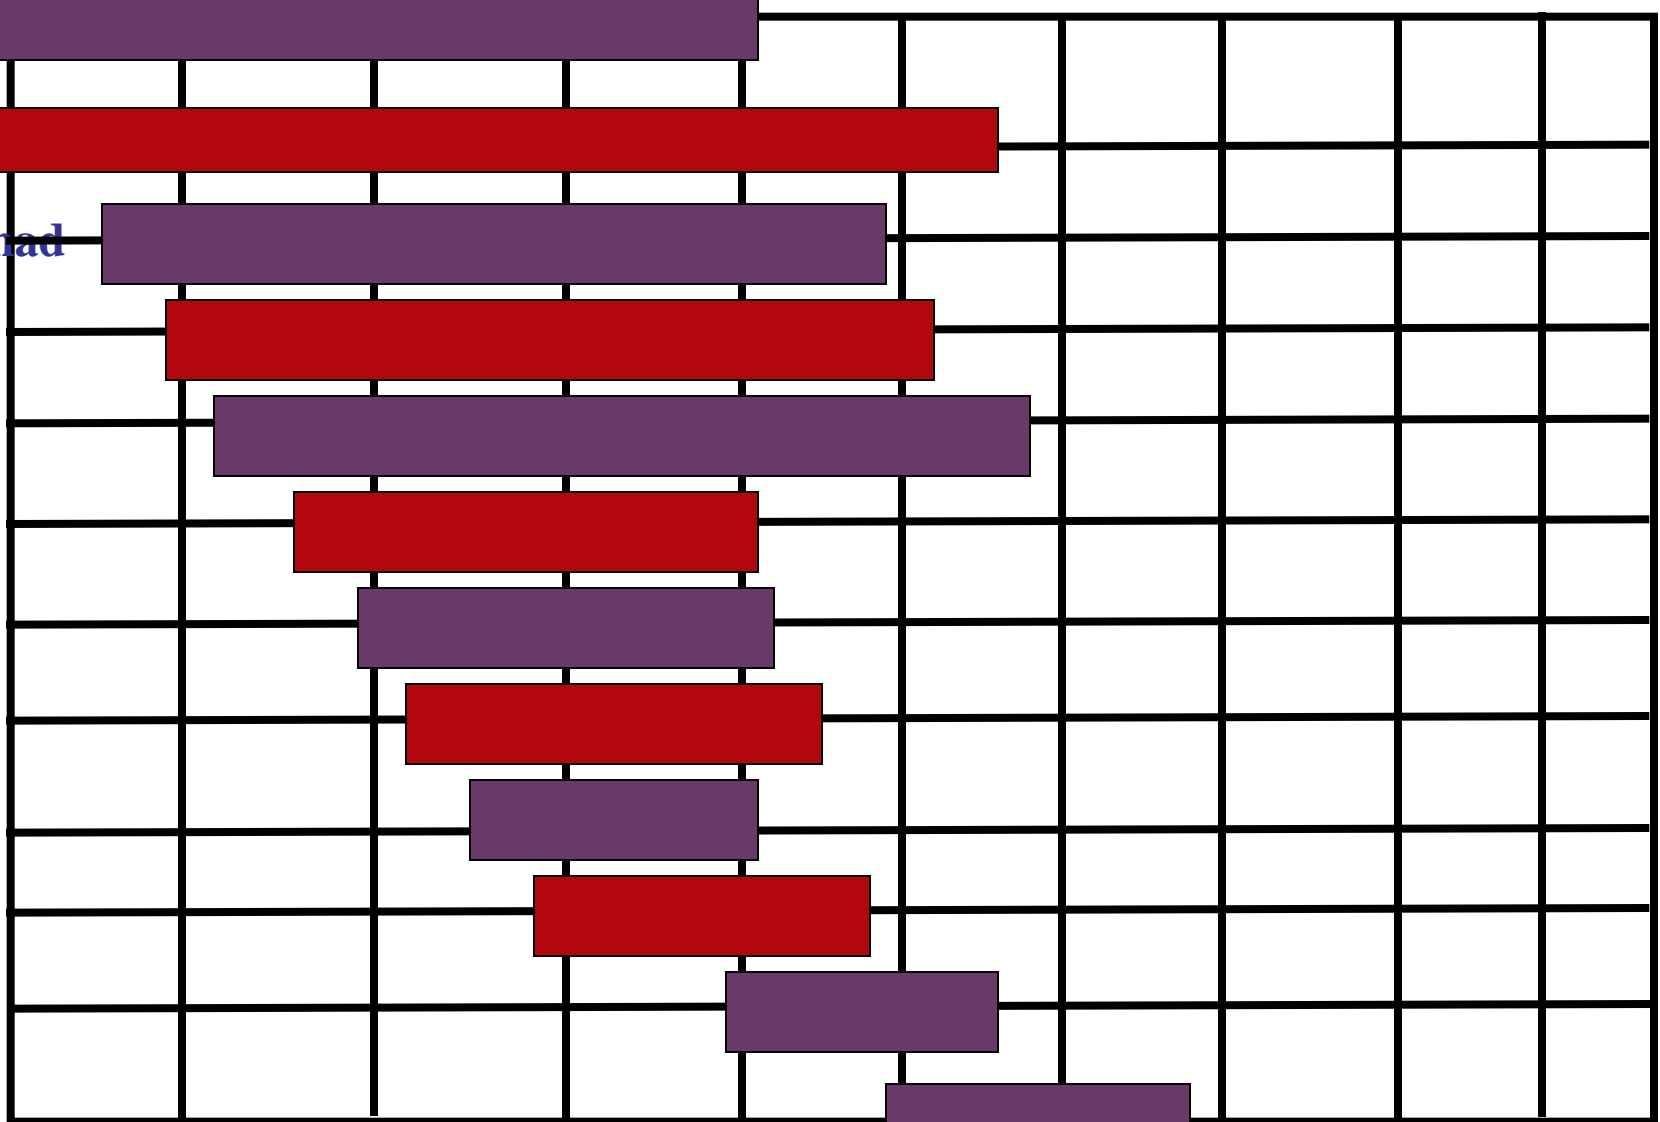

Mediterranean Sea

Nile

Tigris

Euphrates

Persian Gulf

Red Sea

The Five Cities of the Plain, all at about the same level below the Dead Sea.

Turkey

Amorites
Amalekites

Kadash

Barnea

El Paran

Horites

Saudi Arabia

Euphrates

PATRIARCH

Noah

Shem

Arphachshad

Shelah

Eber

Peleg

Reu

Serug

Nahor

Terah

Avram

1600 1700 1800 1900 2000 2100 2200 2300 2400

PATRIARCH

Noah

Shem

Arphachshad